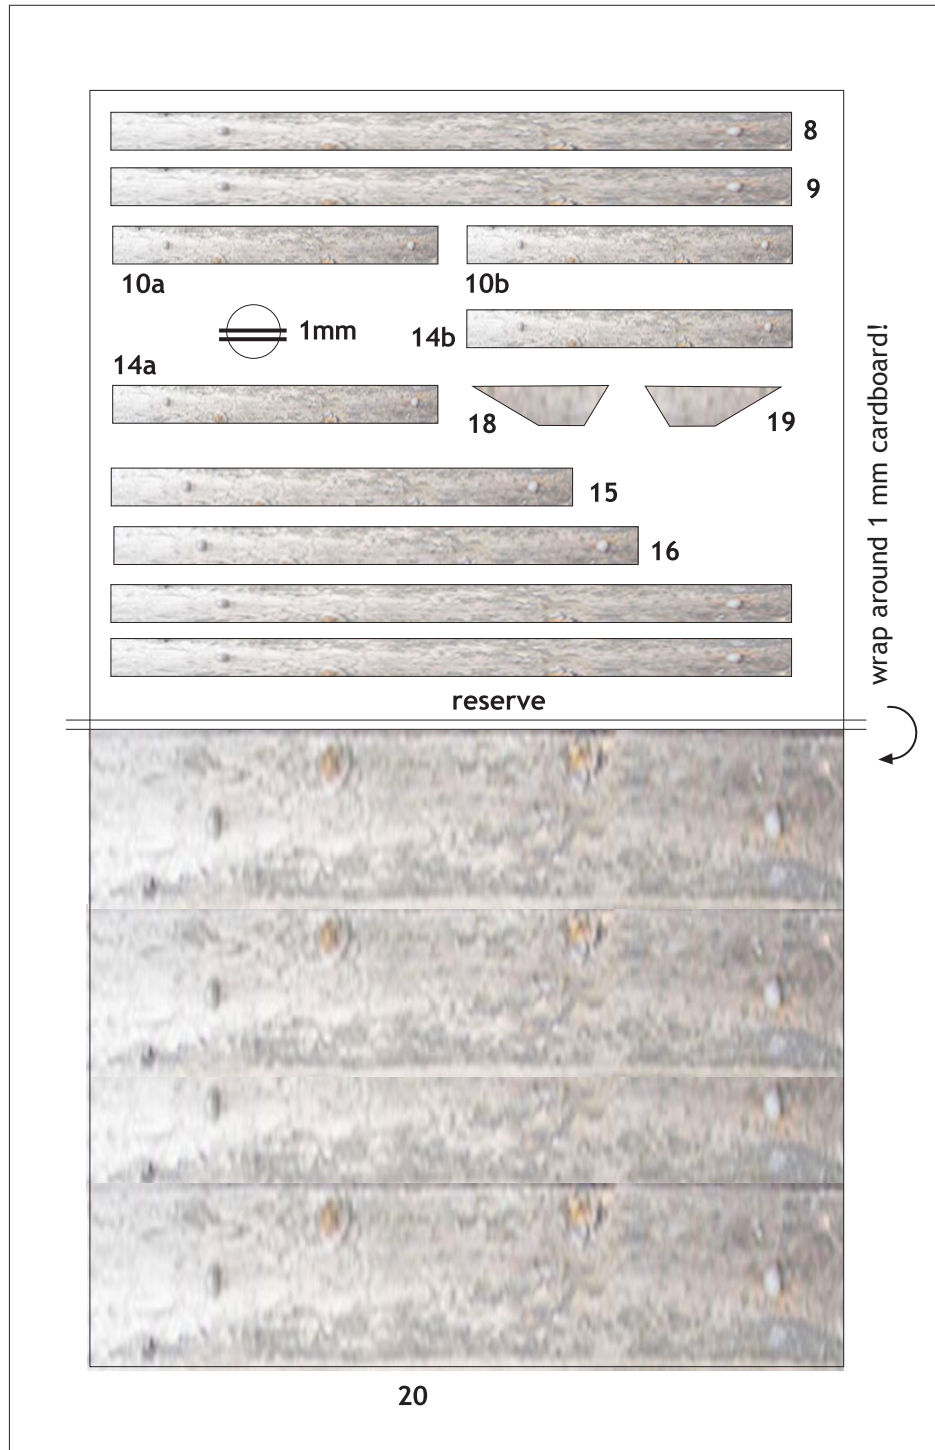

DARLING POINT FERRY WHARF, SYDNEY, AUSTRALIA (SCALE 1: 100). TO BE COMBINED WITH THE SYDNEY FERRY GOLDEN GROVE
 This set is made available as a free download by World of Paperships; any commercial use in whatever form is not allowed.

WORLD OF PAPERSHIPS®

Dutch design cardboardmodels

SYDNEY FERRY GOLDEN GROVE can be ordered through info@worldofpaperships.nl

photo of prototype, may slightly differ from supplied model!

DARLING POINT FERRY WHARF, SYDNEY, AUSTRALIA (SCALE 1: 100). TO BE COMBINED WITH THE SYDNEY FERRY GOLDEN GROVE
This set is made available as a free download by World of Paperships; any commercial use in whatever form is not allowed.

WORLD OF PAPERSHIPS®

Dutch design cardboardmodels

World of Paperships models can be ordered through info@worldofpaperships.nl

gangway railing

21

DARLING POINT FERRY WHARF, SYDNEY, AUSTRALIA (SCALE 1: 100). TO BE COMBINED WITH THE SYDNEY FERRY GOLDEN GROVE
 This set is made available as a free download by World of Paperships; any commercial use in whatever form is not allowed.