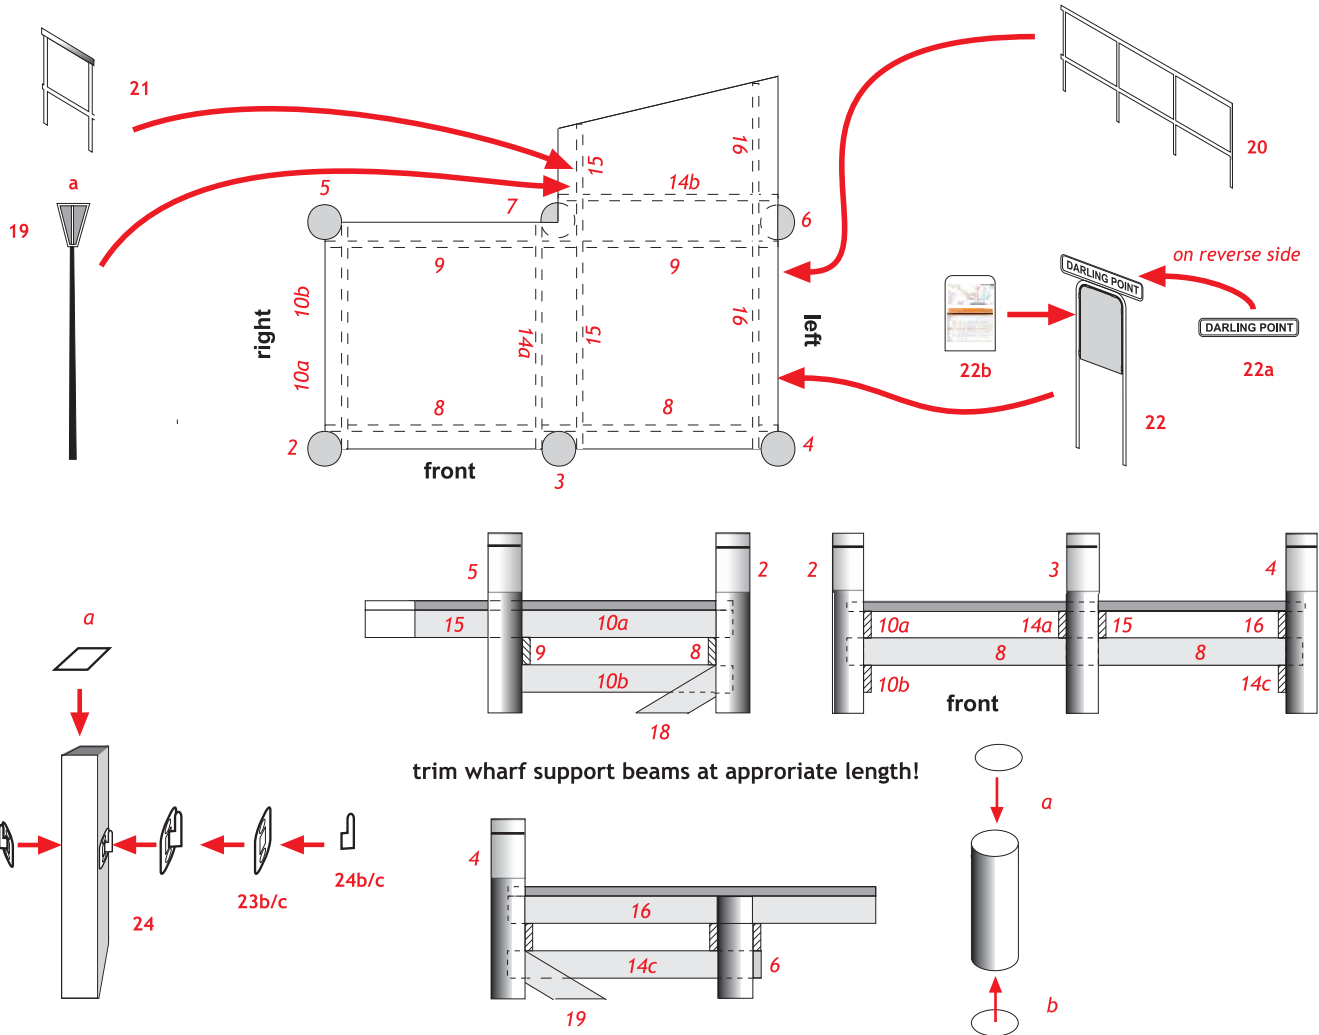

WORLD OF PAPERSHIPS®

Dutch design cardboardmodels

SYDNEY FERRY GOLDEN GROVE can be ordered through info@worldofpaperships.nl

photo of prototype, may slightly differ from supplied model!

DARLING POINT FERRY WHARF, SYDNEY, AUSTRALIA (SCALE 1: 100). TO BE COMBINED WITH THE SYDNEY FERRY GOLDEN GROVE
This set is made available as a free download by World of Paperships; any commercial use in whatever form is not allowed.

WORLD OF PAPERSHIPS®

Dutch design cardboardmodels

World of Paperships models can be ordered through info@worldofpaperships.nl

gangway railing

21

DARLING POINT FERRY WHARF, SYDNEY, AUSTRALIA (SCALE 1: 100). TO BE COMBINED WITH THE SYDNEY FERRY GOLDEN GROVE
 This set is made available as a free download by World of Paperships; any commercial use in whatever form is not allowed.